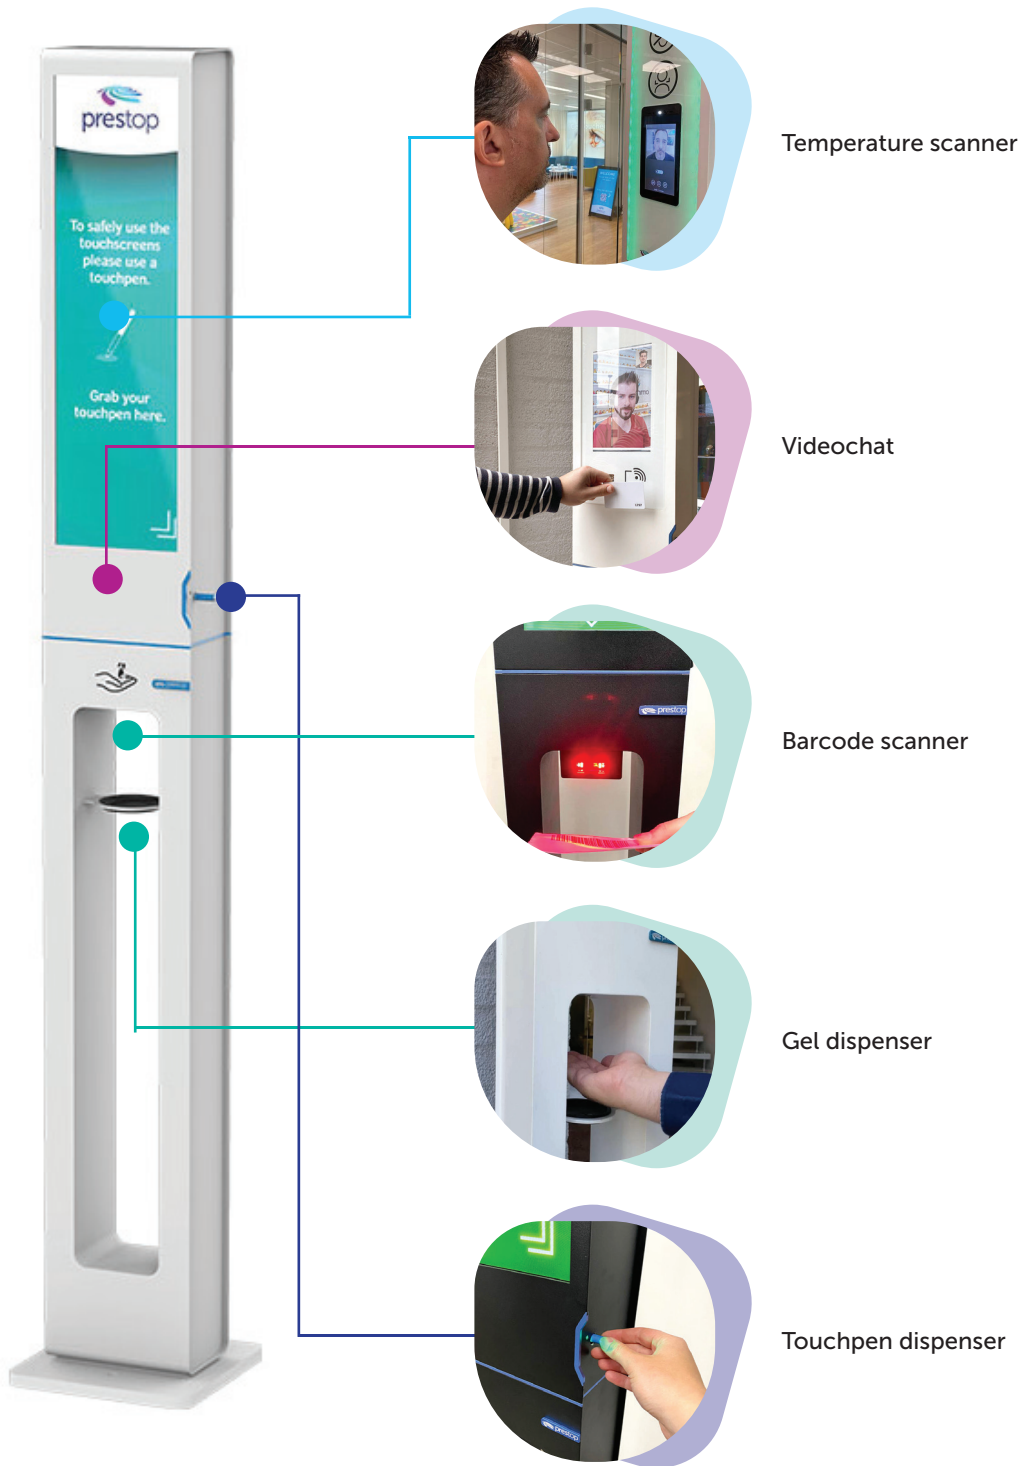

Modular Kiosk slim

Options

- Scanner
- Alcohol dispenser

Housing	High top
Display	Buildin monitor
Application	Touchpen dispenser
Player	Android / PC player
Color	White, Black, optional RAL

Modular Kiosk | Temperature scan

Modular Kiosk slim

Options

- Scanner
- Touchpen dispenser
- Alcohol dispenser

Housing	High top
Display	Buildin monitor
Application	Temperature scanner
Player	Android / PC player
Color	White, Black, optional RAL

Modular Desk Kiosks

Options

- Touchpen dispenser

Housing	Low / High top
Display	Diverse
Application	Diverse
Player	Android / PC player
Color	White, Black, optional RAL

Modular

In addition prestop offers the possibility to expand the possibilities with the modular kiosk. This offers various options like temperature scanner, Videochat, Barcode scanner, Gel dispenser and a touchpen dispenser. The modular kiosk gives you the possibility to turn your information kiosk into an order kiosk. Due to the modular design the kiosk is ready for the future!

Multiple possibilities to expand your kiosk

Upgrade the Kiosk

Optional Accessories

- Signage
- 4G / WiFi
- Proximity sensor
- Barcode scanner
- RFID reader
- Mini PC
- Camera
- SiteKiosk
- Professional installation