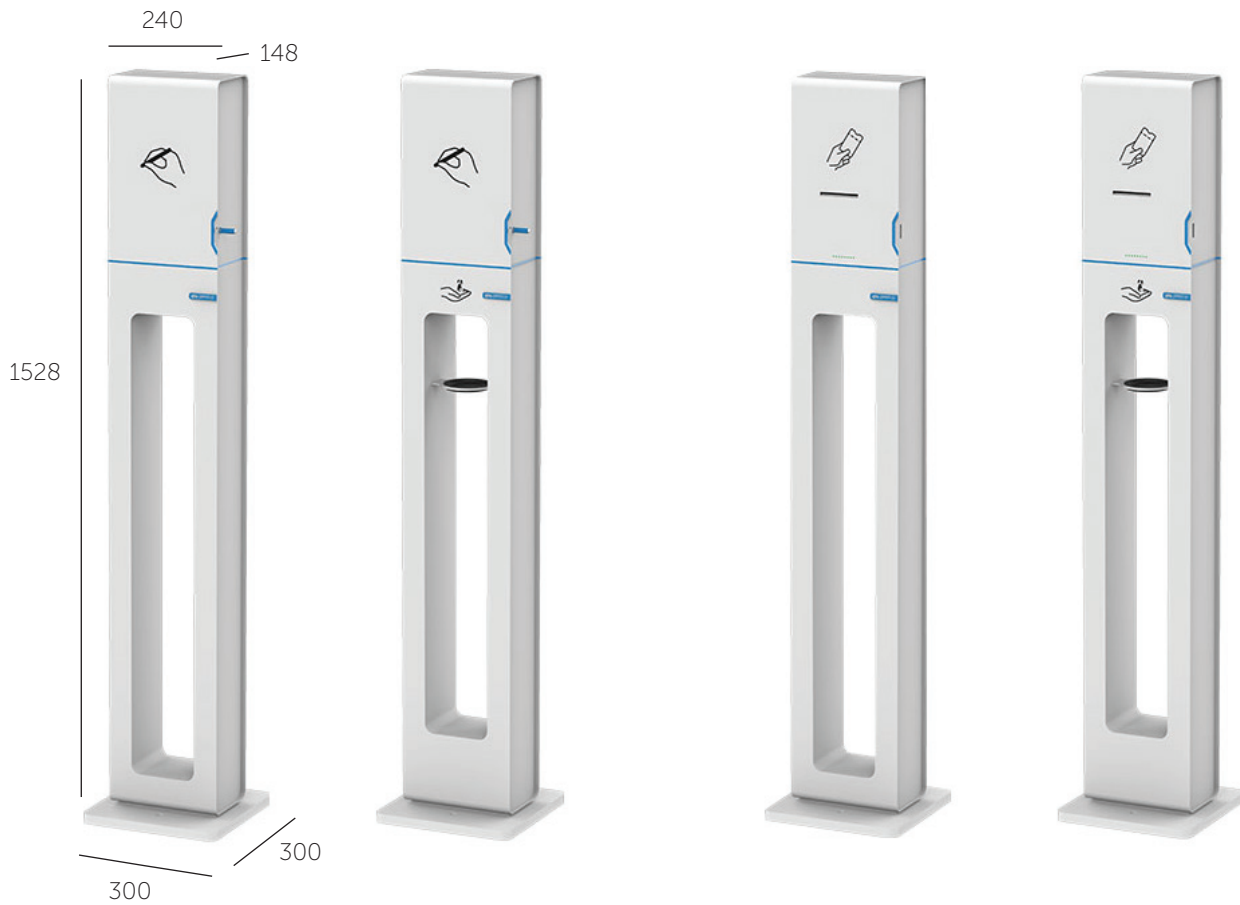

Housing	Low top
Display	1x Prodvx front
Application	Android
Player	Buildin Android player
Color	White, Black, optional RAL

Options

- Scanner
- Alcohol dispenser

Housing	Low top
Display	2x touchmonitor
Application	Ticketscan
Player	Android / PC player
Color	White, Black, optional RAL

Modular Kiosk | Touchpen dispenser / printer

Modular Kiosk slim

Options

- Scanner
- Touchpen dispenser
- Printer
- Alcohol dispenser

Housing	Low top
Display	-
Application	Touchpen dispenser / printer
Player	-
Color	White, Black, optional RAL

Options

- Scanner
- Touchpen dispenser
- Alcohol dispenser

Housing	High top
Display	Buildin monitor
Application	Videochat
Player	Android / PC player
Color	White, Black, optional RAL

Modular Kiosk | Touchpen dispenser with monitor

Modular Kiosk slim

Options

- Scanner
- Alcohol dispenser

Housing	High top
Display	Buildin monitor
Application	Touchpen dispenser
Player	Android / PC player
Color	White, Black, optional RAL

Modular Kiosk | Temperature scan